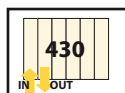

RACCORDI - CONNECTIONS

Collegamento standard 430
Standard connection 430

*In sede d'ordine é importante specificare il tipo di raccordo (ferro, rame, multistrato o polyetilene) e il suo diametro.
* While ordering, it's important to specify fittings type (for iron, copper, multilayer or plastic pipes) and their diameter.

* Altezza minima consigliata
* Recommended minimum height