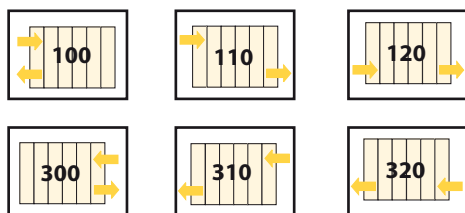

RACCORDI - CONNECTIONS

Collegamento standard
100 - 300 - 110 - 310 - 120 - 320

Standard connections
100 - 300 - 110 - 310 - 120 - 320