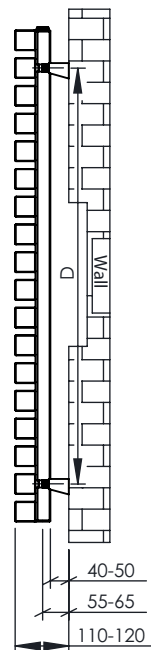

Fitting Instruction-Passa

Code: 01.15.001-00.01

MODEL NAME	A	B	C	D	E	HEAT OUTPUTS (BTU)	HEAT OUTPUTS (WATT)
	HEIGHT mm	LENGTH mm	PIPE CENTER mm	VERTICAL BRACKET CENTERS mm	HORIZONTAL BRACKET CENTERS mm	Delta T:50 °C	Delta T:50 °C
Passa	975	800	80	825	145	4310	1262

Bracket Assembly