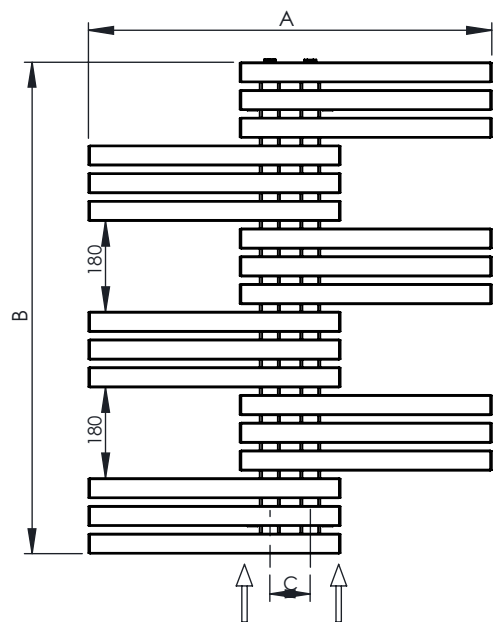

Fitting Instruction-Passa

Code: 01.15.001-00.01

MODEL NAME	A	B	C	D	E	HEAT OUTPUTS (BTU)	HEAT OUTPUTS (WATT)
	HEIGHT mm	LENGTH mm	PIPE CENTER mm	VERTICAL BRACKET CENTERS mm	HORIZONTAL BRACKET CENTERS mm	Delta T:50 °C	Delta T:50 °C
Passa	975	800	80	825	145	4310	1262

Bracket Assembly