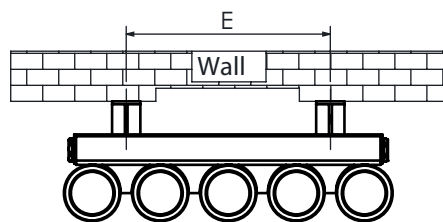

Fitting Instruction-Pinus E

Code:01.20.160-00.00