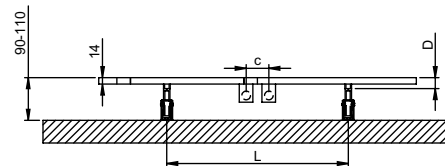

rondo

material	finish	electric version	wall installation	warranty
stainless steel	satin polished	not available	vertical	10 years

max. working pressure: 8 bar
max. working temperature: 95°C
all dimensions are in mm.
connections 1/2"
middle connection available

Product Code	Width	Height	Depth	Connection Centers	Tube Quantity	Assembly Axis		Weight	Water Capacity	THERMAL POWER		
	W	H	D	C		S	L	kg.	lt.	btu	k/cal	watt
RON070007000009	700	700	50	50	-	400	400	13,9	3,7	1165	294	341
RON100010000009	1000	1000	50	50	-	600	600	26,8	7,5	2297	579	673

RONDO

Product Code	Width	Height	Depth	Connection Centers	Tube Quantity	Assembly Axis		Weight	Water Capacity
	W	H	D	C		S	L	kg.	lt.
RON0700070000009	700	700	50	50	-	400	400	14	4
RON1000100000009	1000	1000	50	50	-	600	600	27	8