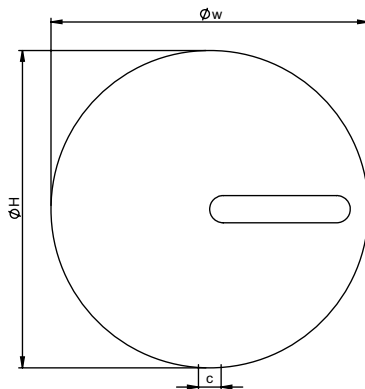

rondo

material	finish	electric version	wall installation	warranty
stainless steel	satin polished	not available	vertical	10 years

max. working pressure: 8 bar
max. working temperature: 95°C
all dimensions are in mm.
connections 1/2"
middle connection available

Product Code	Width	Height	Depth	Connection Centers	Tube Quantity	Assembly Axis		Weight	Water Capacity	THERMAL POWER		
	W	H	D	C		S	L	kg.	lt.	btu	k/cal	watt
RON070007000009	700	700	50	50	-	400	400	13,9	3,7	1165	294	341
RON100010000009	1000	1000	50	50	-	600	600	26,8	7,5	2297	579	673

RONDO

Product Code	Width	Height	Depth	Connection Centers	Tube Quantity	Assembly Axis		Weight	Water Capacity
	W	H	D	C		S	L	kg.	lt.
RON0700070000009	700	700	50	50	-	400	400	14	4
RON1000100000009	1000	1000	50	50	-	600	600	27	8