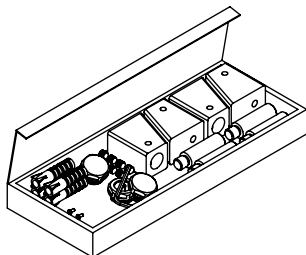

rondo

material	finish	electric version	wall installation	warranty
stainless steel	satin polished	not available	vertical	10 years

max. working pressure: 8 bar
max. working temperature: 95°C
all dimensions are in mm.
connections 1/2"
middle connection available

Product Code	Width	Height	Depth	Connection Centers	Tube Quantity	Assembly Axis		Weight	Water Capacity	THERMAL POWER		
	W	H	D	C		S	L	kg.	lt.	btu	k/cal	watt
RON070007000009	700	700	50	50	-	400	400	13,9	3,7	1165	294	341
RON100010000009	1000	1000	50	50	-	600	600	26,8	7,5	2297	579	673

RONDO

Product Code	Width	Height	Depth	Connection Centers	Tube Quantity	Assembly Axis		Weight	Water Capacity
	W	H	D	C		S	L	kg.	lt.
RON0700070000009	700	700	50	50	-	400	400	14	4
RON1000100000009	1000	1000	50	50	-	600	600	27	8