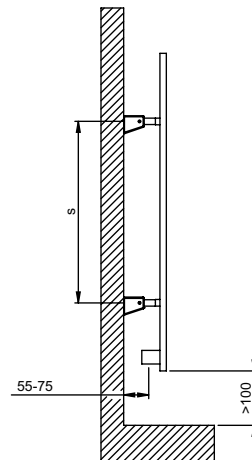

rondo

material	finish	electric version	wall installation	warranty
stainless steel	satin polished	not available	vertical	10 years

max. working pressure: 8 bar
max. working temperature: 95°C
all dimensions are in mm.
connections 1/2"
middle connection available

Product Code	Width	Height	Depth	Connection Centers	Tube Quantity	Assembly Axis		Weight	Water Capacity	THERMAL POWER		
	W	H	D	C		S	L	kg.	lt.	btu	k/cal	watt
RON070007000009	700	700	50	50	-	400	400	13,9	3,7	1165	294	341
RON100010000009	1000	1000	50	50	-	600	600	26,8	7,5	2297	579	673

RONDO

Product Code	Width	Height	Depth	Connection Centers	Tube Quantity	Assembly Axis		Weight	Water Capacity
	W	H	D	C		S	L	kg.	lt.
RON0700070000009	700	700	50	50	-	400	400	14	4
RON1000100000009	1000	1000	50	50	-	600	600	27	8