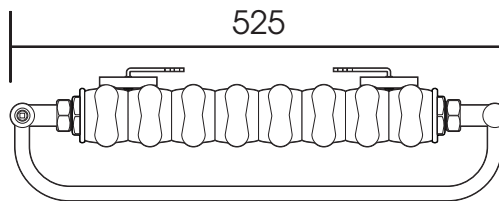

Virtus

Height: 900
Width: 525
Depth: 142/160

Tube \varnothing : 25.4 + 15
Output @ 50°C Δ T: 726 W
Electric element: 300 W

All dimensions in millimetres

Manufactured from ISO/CEN CuZn30As (BS CZ126) brass tube

* or 68
** or 160

We reserve the right to alter specifications without prior notice. All measurements are nominal dimensions only, and are not binding

SCALE 1:8