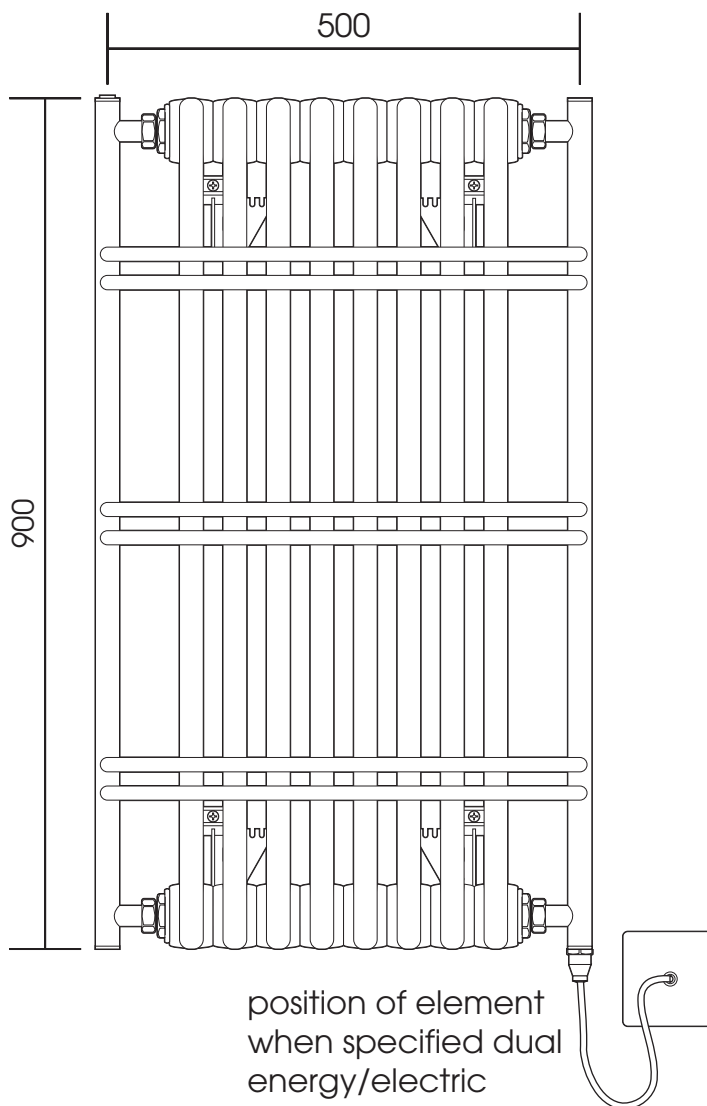

Virtus

Height: 900
Width: 525
Depth: 142/160

Tube \varnothing : 25.4 + 15
Output @ 50°C Δ T: 726 W
Electric element: 300 W

All dimensions in millimetres

Manufactured from ISO/CEN CuZn30As (BS CZ126) brass tube

* or 68
** or 160

We reserve the right to alter specifications without prior notice. All measurements are nominal dimensions only, and are not binding

SCALE 1:8