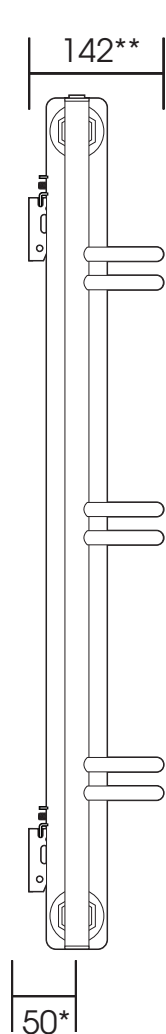

Virtus

Height: 900
Width: 525
Depth: 142/160

Tube \varnothing : 25.4 + 15
Output @ 50°C Δ T: 726 W
Electric element: 300 W

All dimensions in millimetres

Manufactured from ISO/CEN CuZn30As (BS CZ126) brass tube

* or 68
** or 160

We reserve the right to alter specifications without prior notice. All measurements are nominal dimensions only, and are not binding

SCALE 1:8