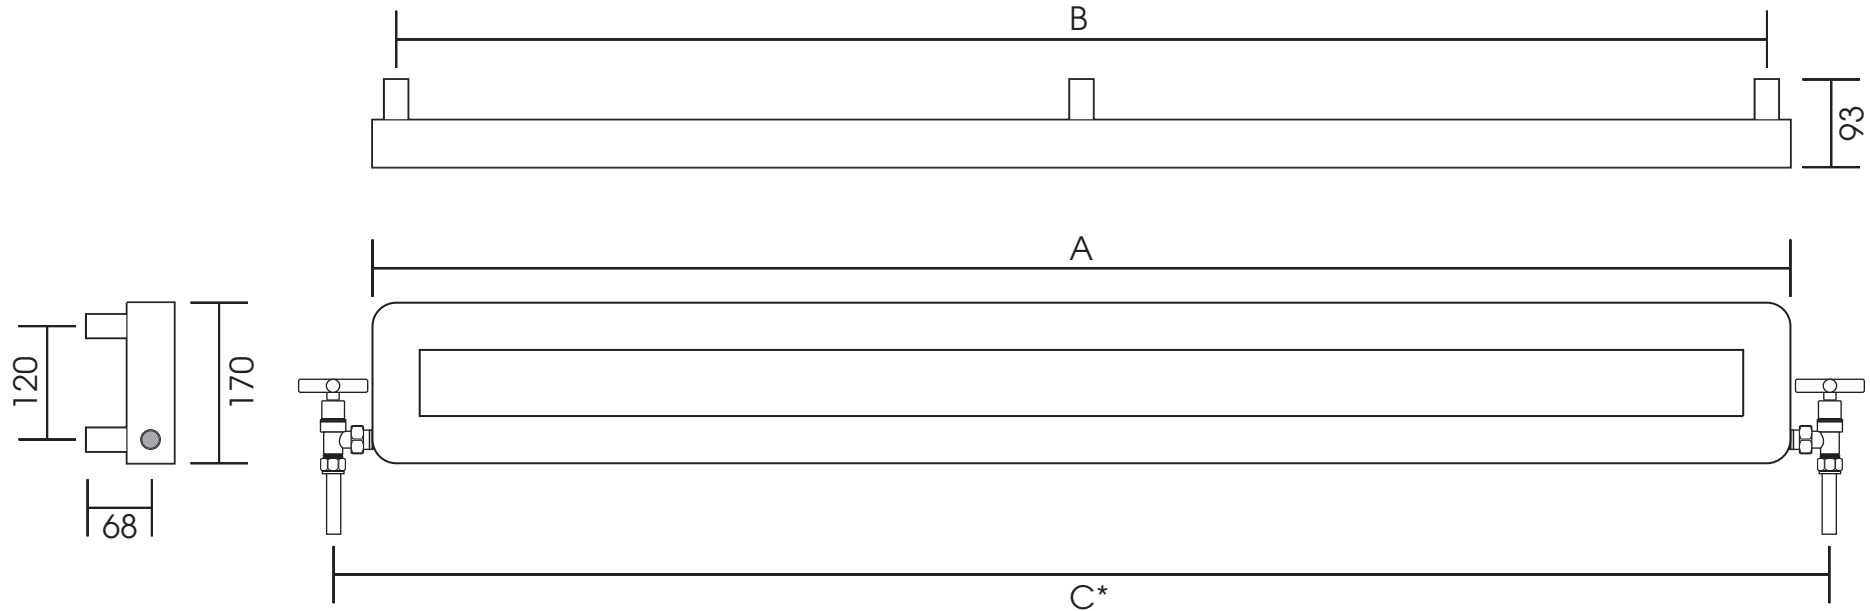

Viva

Height: 170
Width: see table
Depth: 93

Tube : 50mm Square
Output @ 50°CΔT: see table
Electric element: see below

All dimensions in millimetres

SCALE 1:8

electric version

element wattage

Viva A	75 W
Viva B	100 W
Viva C	125 W

	A	B	C	output (Watts)
Viva A	500	450	580*	165
Viva B	1000	950	1080*	290
Viva C	1500	1450	1580*	415

Manufactured from 1.4301/X5CrNi18-10 stainless steel

*Approximate dimension-see relevant valve drawings for details.

We reserve the right to alter specifications without prior notice.
All measurements given are nominal dimensions only.