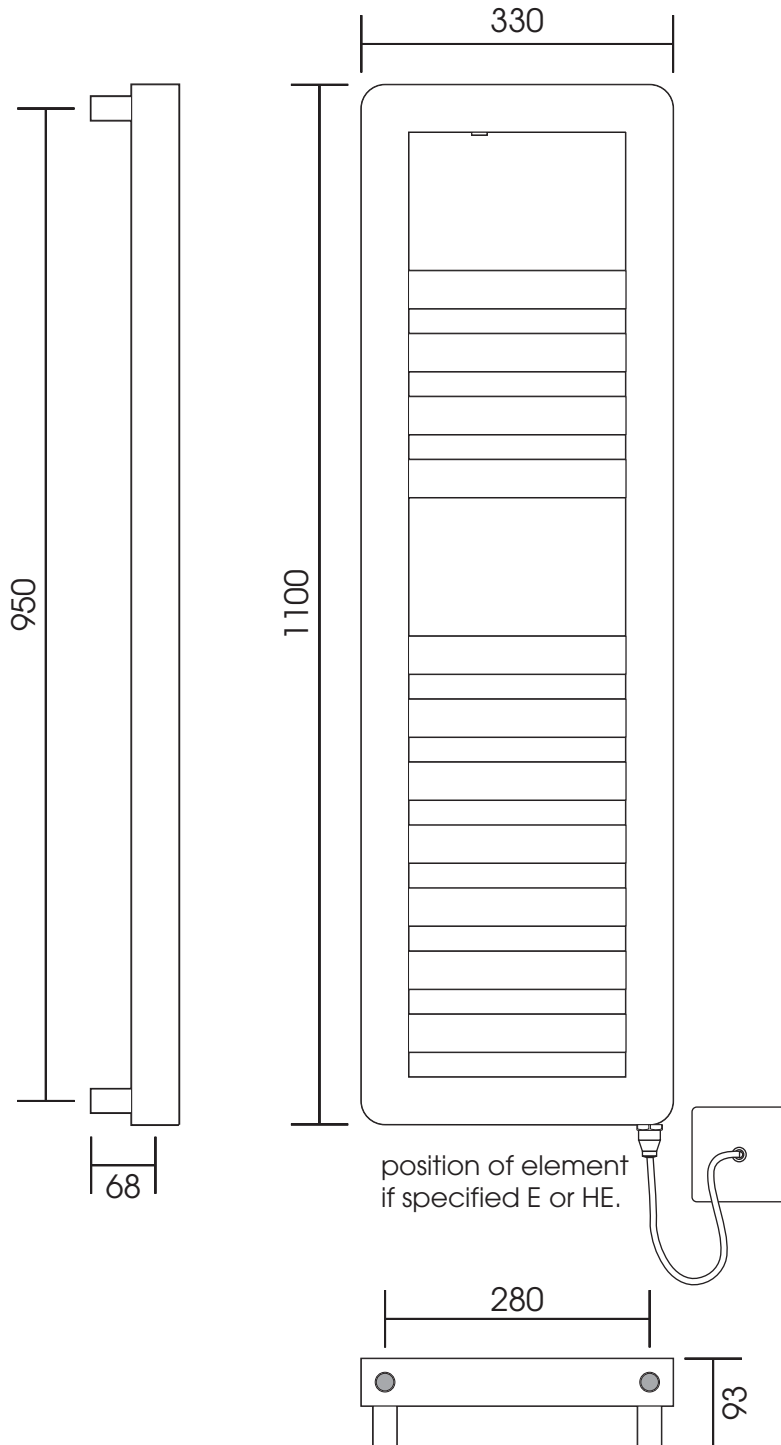

Vivat

Height: 1100

Width: 330

Depth: 93

Tube : 50 Sq.+40 Sq.

Output @ 50°CΔT: 625 W

Electric element: 125 W

All dimensions in millimetres

Manufactured from 1.4301/X5CrNi18-10 stainless steel

KALMAR
cieplo na miarę
www.kalmar.waw.pl

We reserve the right to alter specifications without prior notice.
All measurements given are nominal dimensions only.

SCALE 1:8