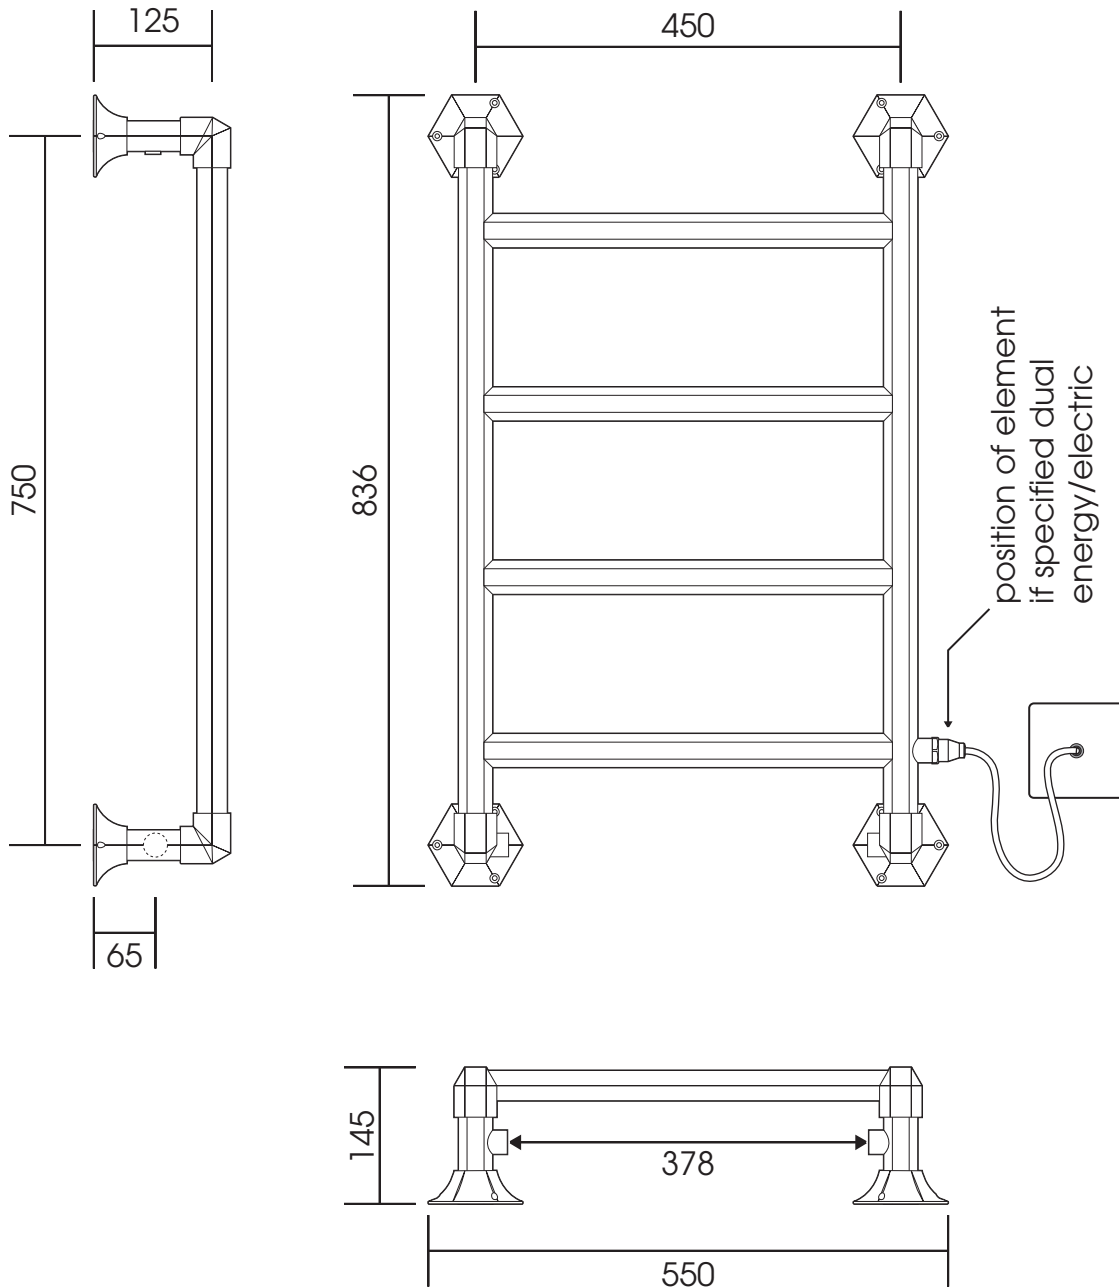

# Vortex

Height: 836

Width: 550

Depth: 145

Tube: 32mm Hex.

Output @ 50°CΔT: 211 W

Electric element: 100 W

All dimensions in millimetres

Manufactured from ISO/CEN CuZn30As (BS CZ126) brass tube

**KALMAR**  
ciepło na miarę  
www.kalmar.waw.pl

We reserve the right to alter specifications without prior notice. All measurements are nominal dimensions only, and are not binding

SCALE 1:8