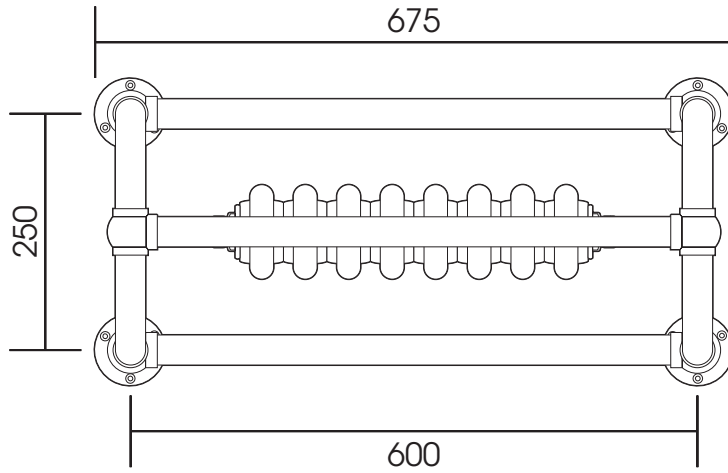

Votum

Height: 875

Tube \varnothing : 31.8

Width: 675

Output @ 50°C Δ T: 871 W

Depth: 325

Electric element: 200W + 300W

All dimensions in millimetres

Manufactured from ISO/CEN CuZn30As (BS CZ126) brass tube

We reserve the right to alter specifications without prior notice. All measurements are nominal dimensions only, and are not binding

SCALE 1:8