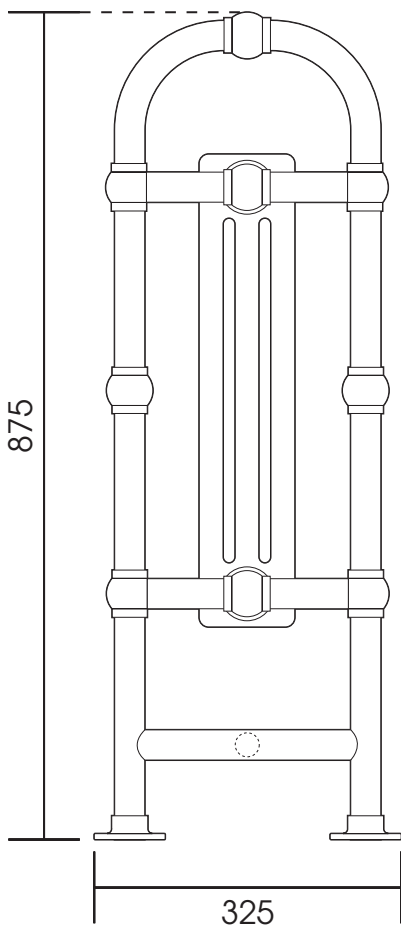

Votum

Height: 875

Tube \varnothing : 31.8

Width: 675

Output @ 50°C Δ T: 871 W

Depth: 325

Electric element: 200W + 300W

All dimensions in millimetres

Manufactured from ISO/CEN CuZn30As (BS CZ126) brass tube

We reserve the right to alter specifications without prior notice. All measurements are nominal dimensions only, and are not binding

SCALE 1:8