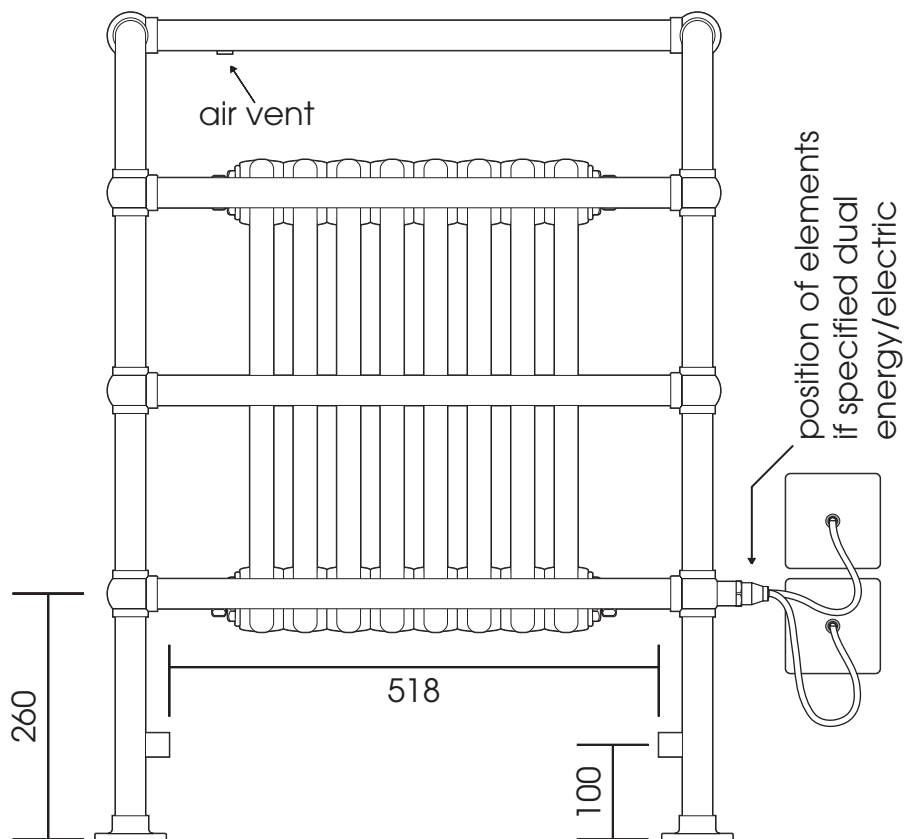

Votum

Height: 875

Tube \varnothing : 31.8

Width: 675

Output @ 50°C Δ T: 871 W

Depth: 325

Electric element: 200W + 300W

All dimensions in millimetres

Manufactured from ISO/CEN CuZn30As (BS CZ126) brass tube

We reserve the right to alter specifications without prior notice. All measurements are nominal dimensions only, and are not binding

SCALE 1:8