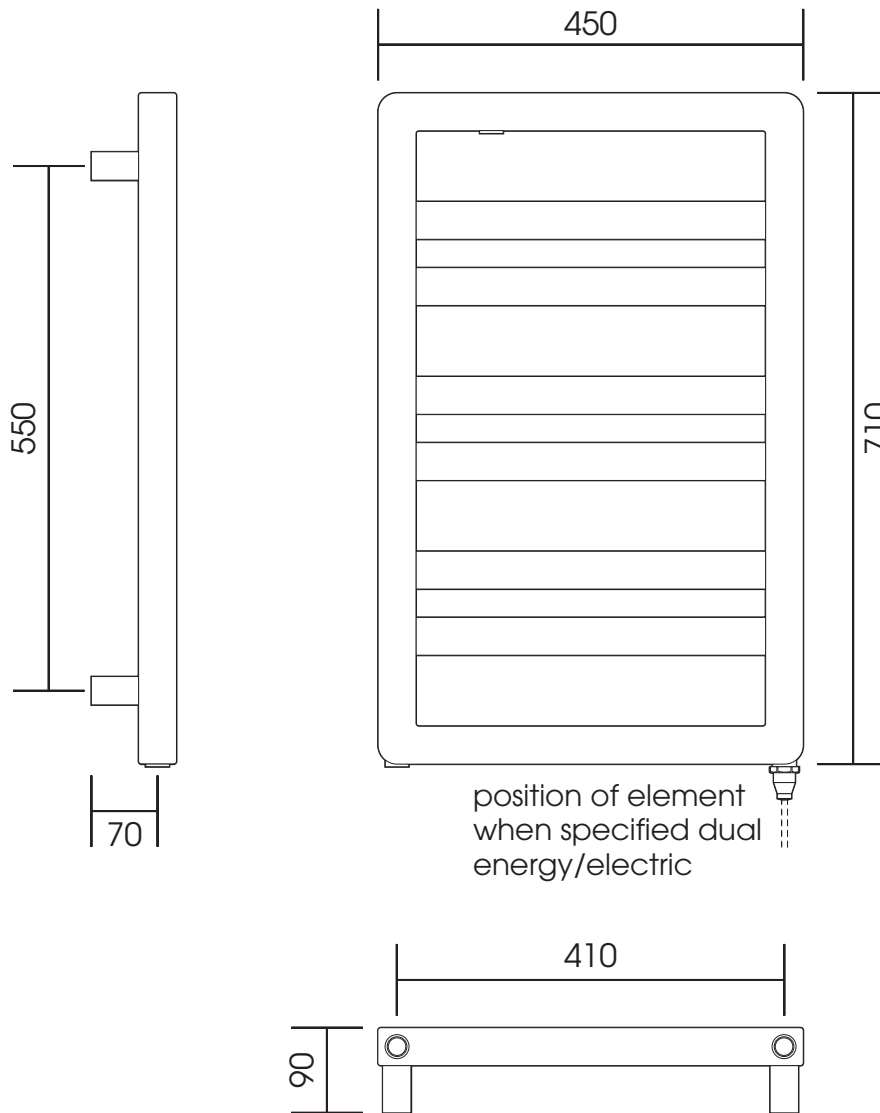

Vox

Height: 710

Width: 450

Depth: 90

Tube: □ 40 + □ 40 x 20

Output @ 50°CΔT: 300 W

Electric element: 100 W

All dimensions in millimetres

Manufactured from mild steel

KALMAR
ciepło na miarę

www.kalmar.waw.pl

We reserve the right to alter specifications without prior notice.
All measurements given are nominal dimensions only.

SCALE 1:8